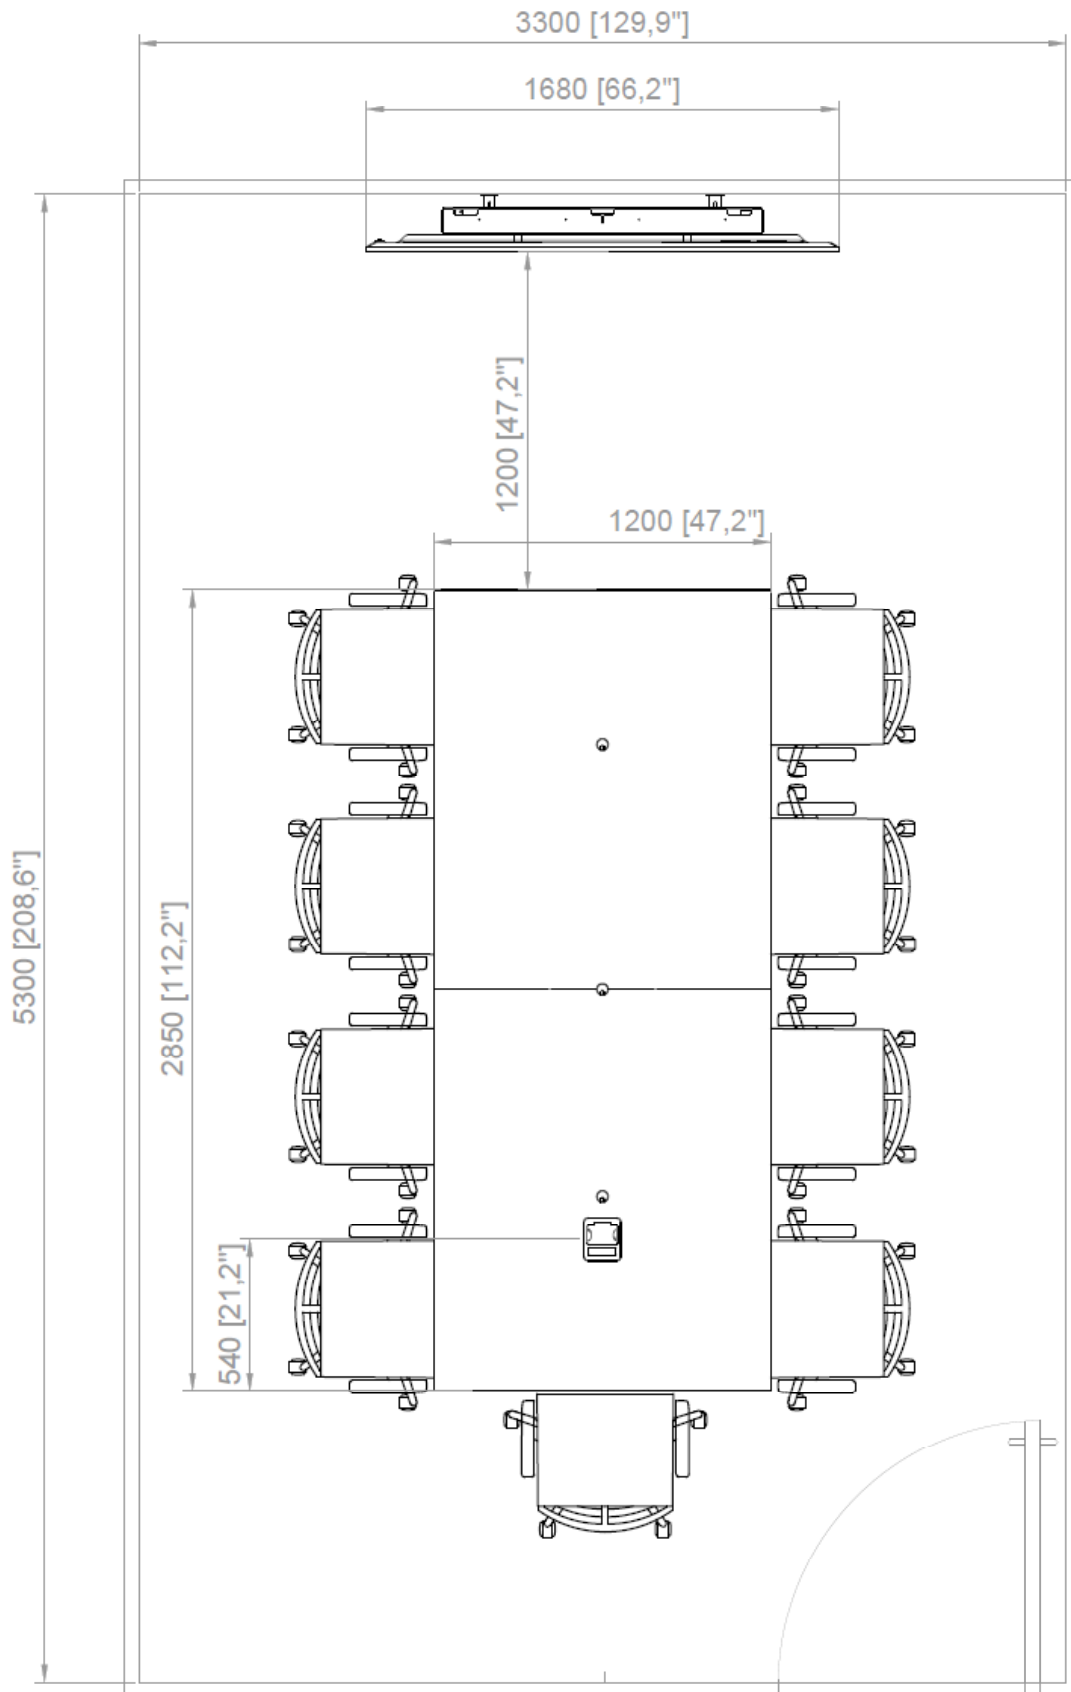

One75.RT9

TOP VIEW

RECOMMENDED ROOM DIMENSIONS

FRONT VIEW

SIDE VIEW