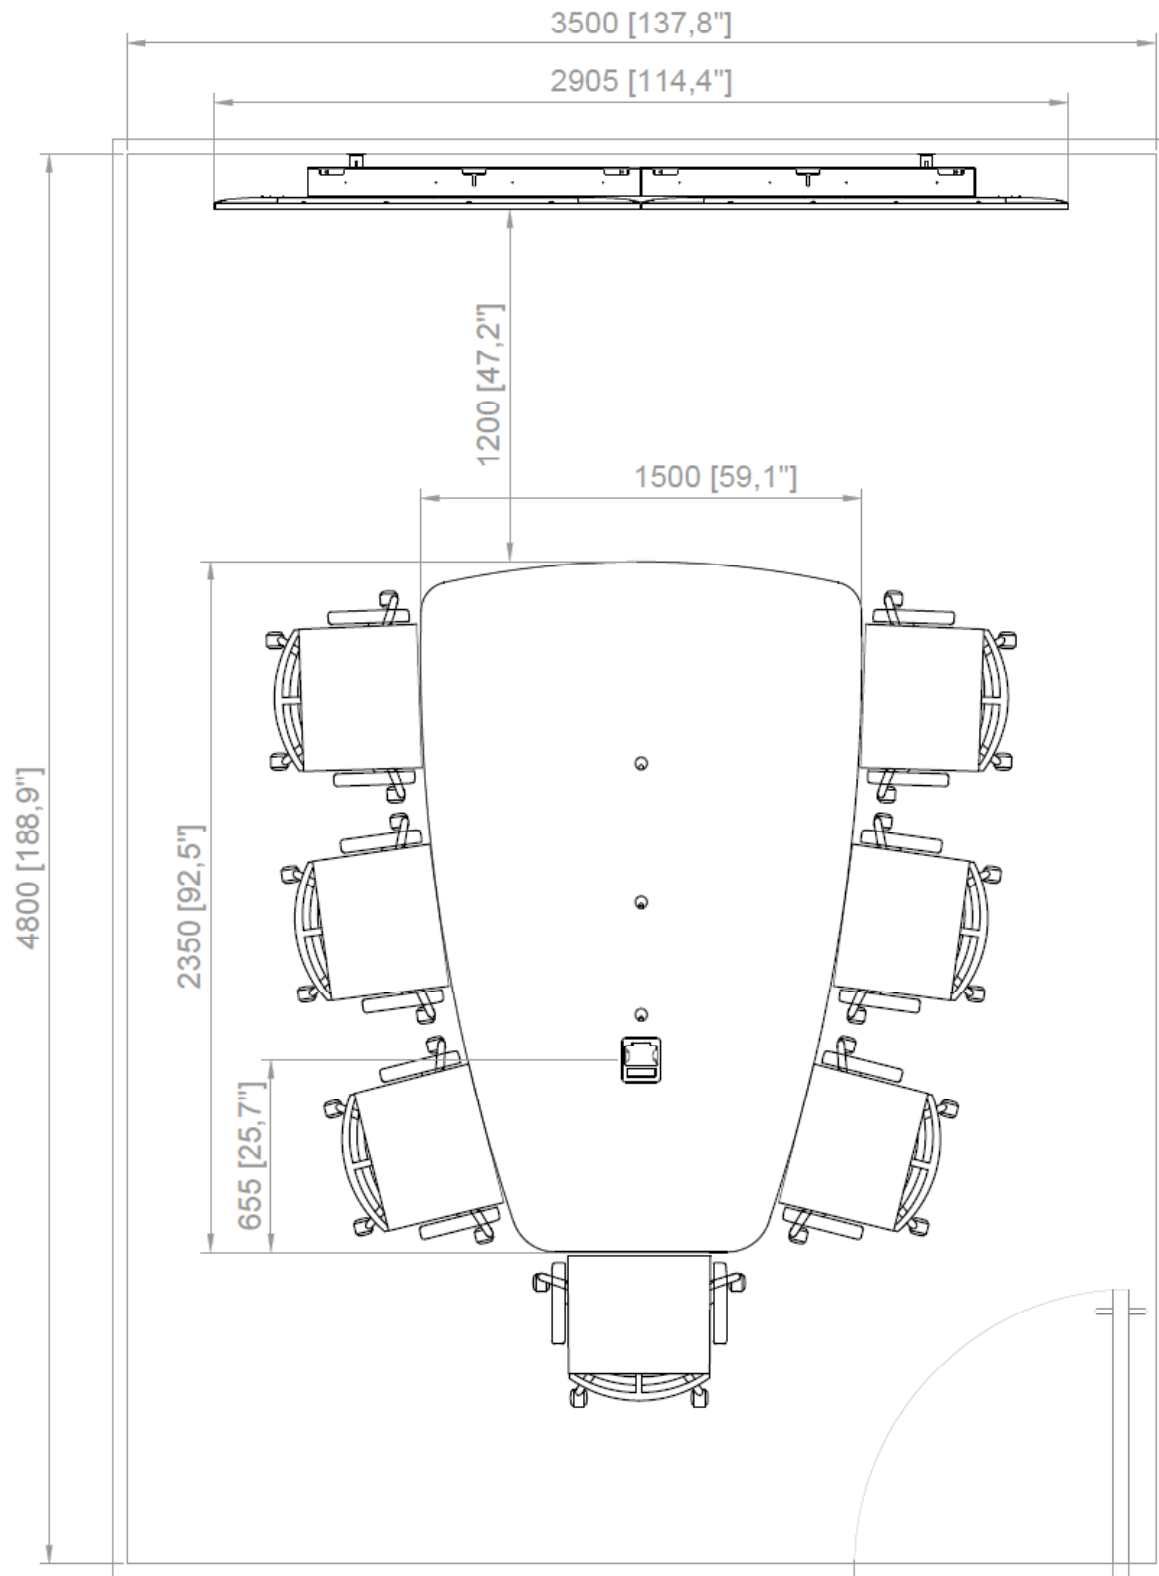

Two65.ST7

TOP VIEW

RECOMMENDED ROOM DIMENSIONS

FRONT VIEW

SIDE VIEW